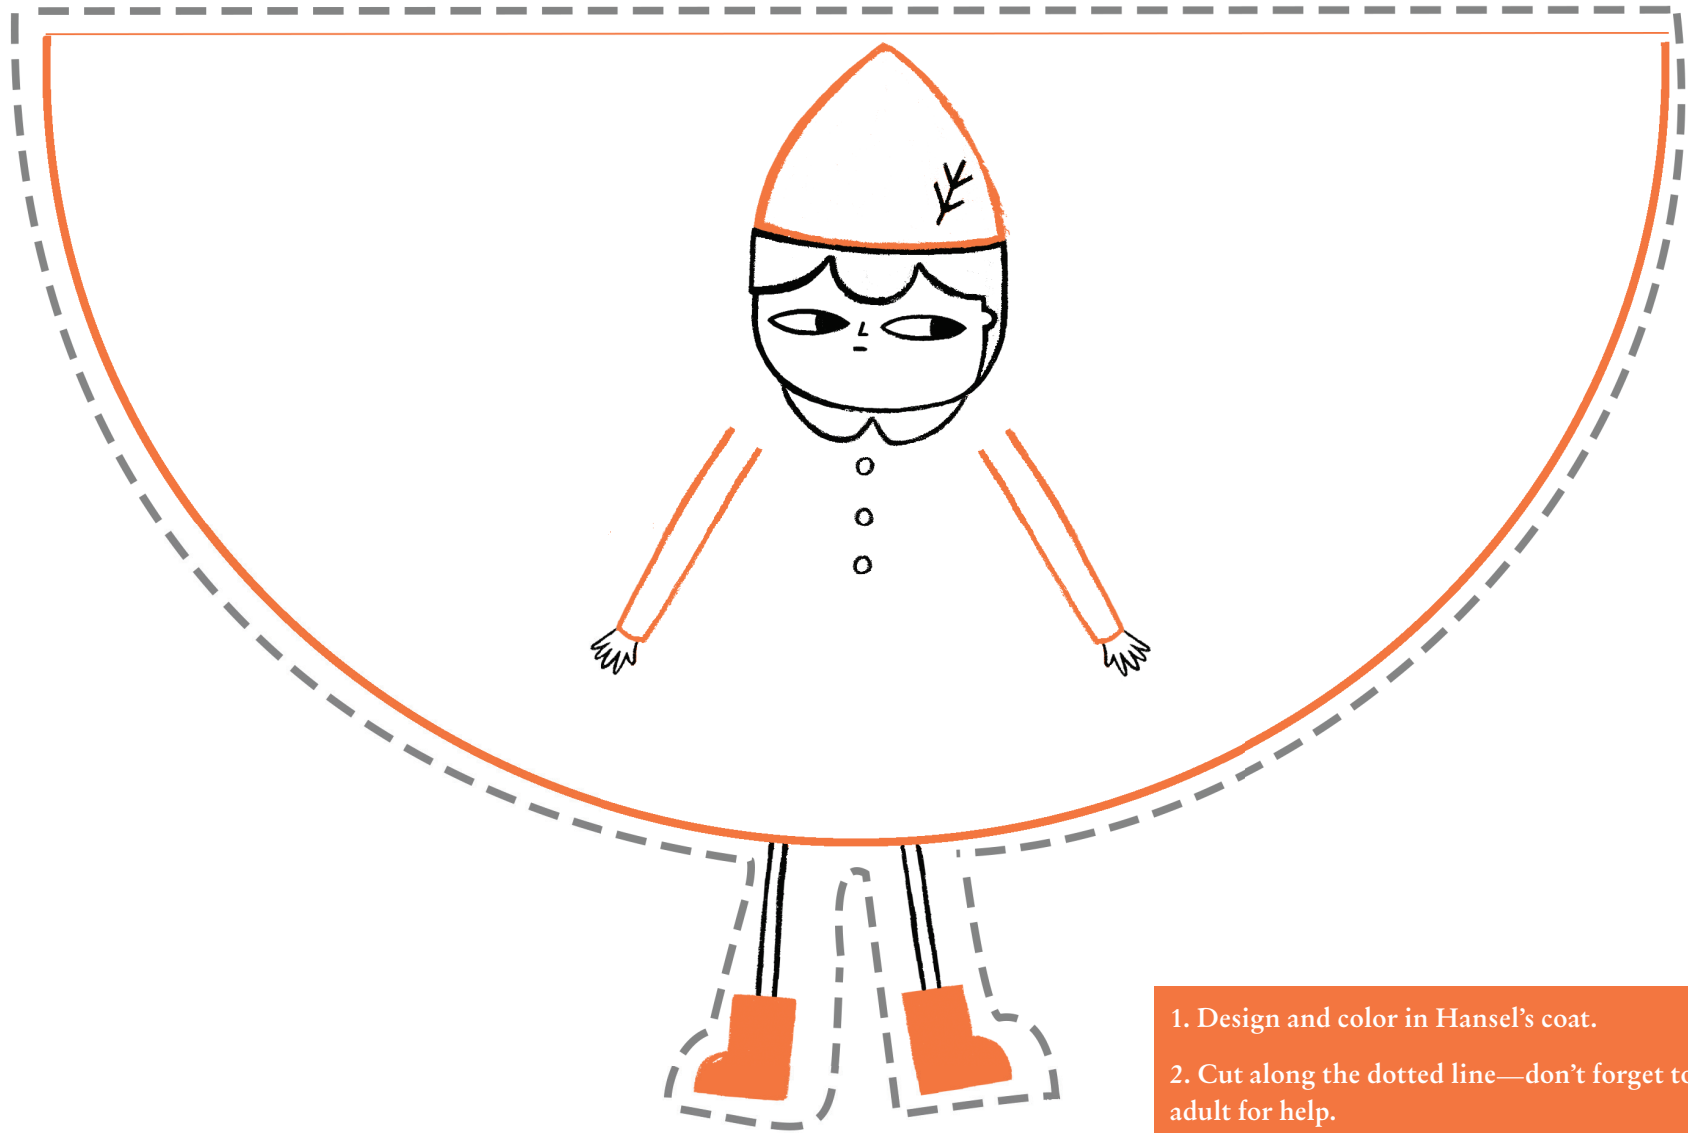

Make your own Gretel

1. Design and color in Gretel's coat.
2. Cut along the dotted line—don't forget to ask an adult for help.
3. Fold and glue or tape Gretel into a cone shape.
4. Now you can use your character to help tell the story!

Make your own Hansel

1. Design and color in Hansel's coat.
2. Cut along the dotted line—don't forget to ask an adult for help.
3. Fold and glue or tape Hansel into a cone shape.
4. Now you can use your character to help tell the story!