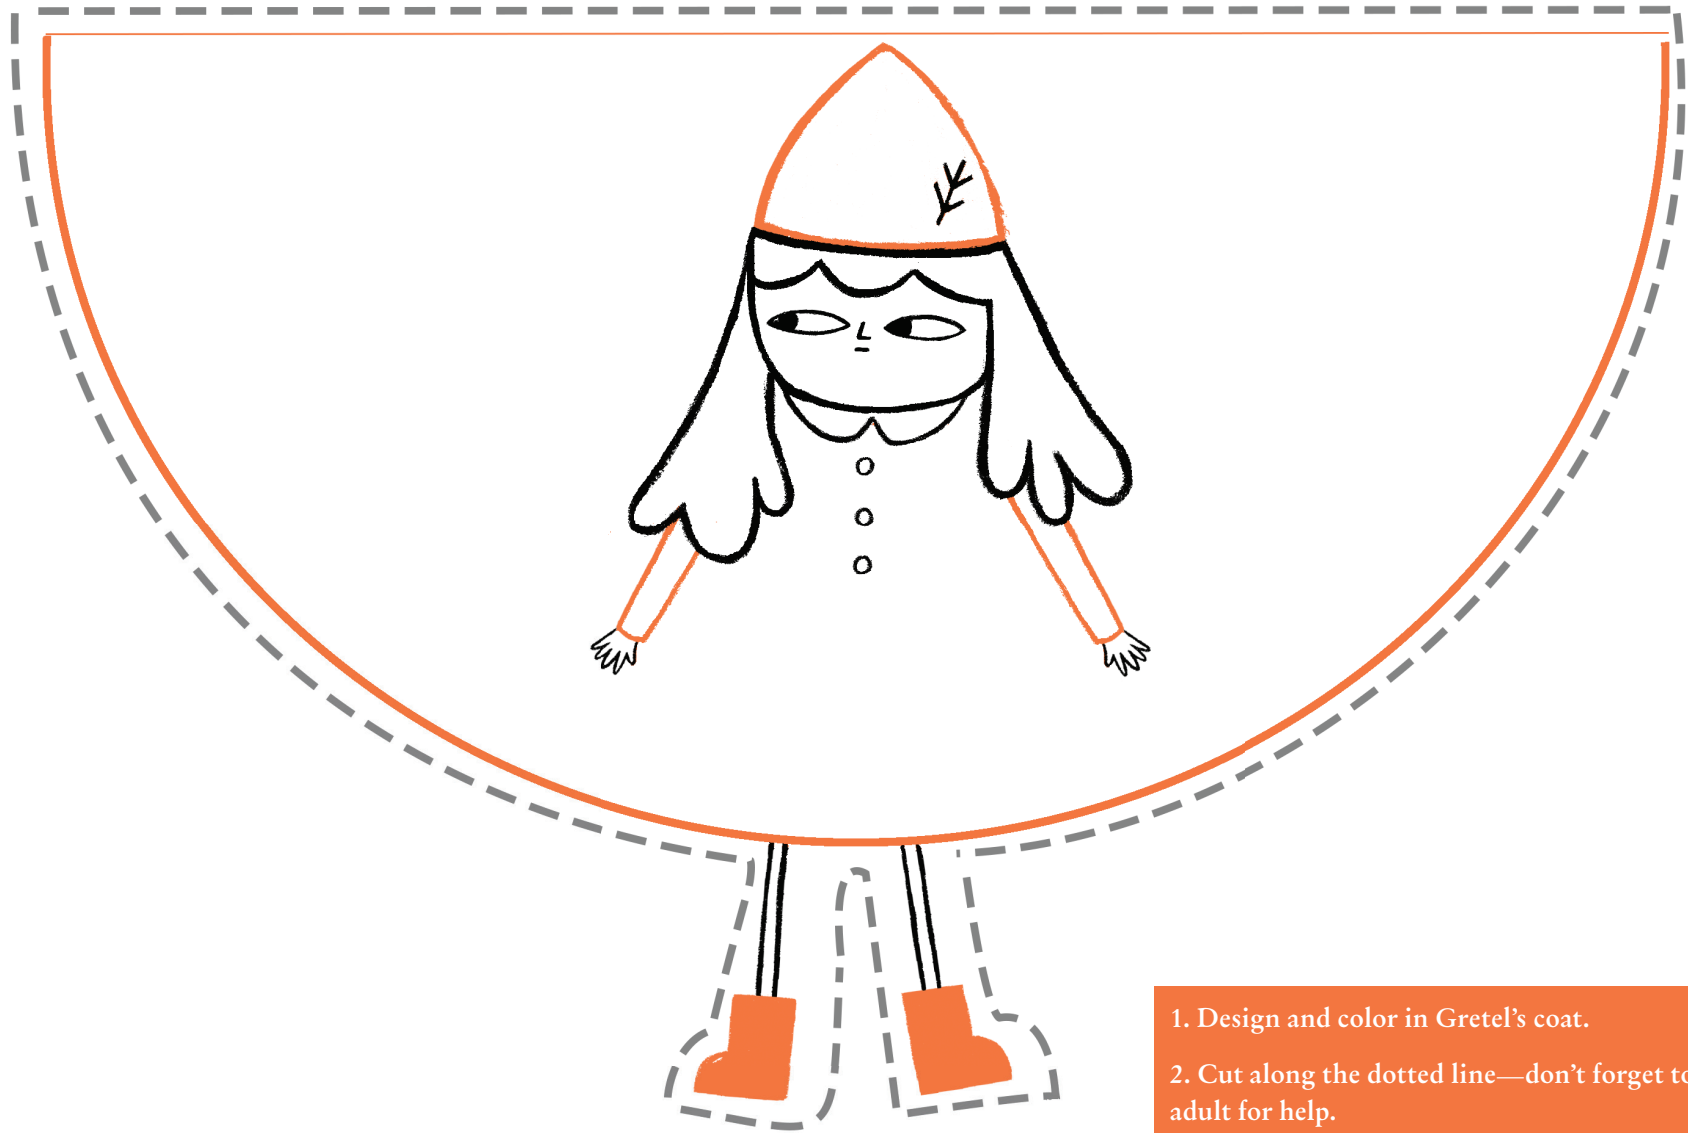

Make your own Gretel

1. Design and color in Gretel's coat.
2. Cut along the dotted line—don't forget to ask an adult for help.
3. Fold and glue or tape Gretel into a cone shape.
4. Now you can use your character to help tell the story!

Make your own Hansel

1. Design and color in Hansel's coat.
2. Cut along the dotted line—don't forget to ask an adult for help.
3. Fold and glue or tape Hansel into a cone shape.
4. Now you can use your character to help tell the story!