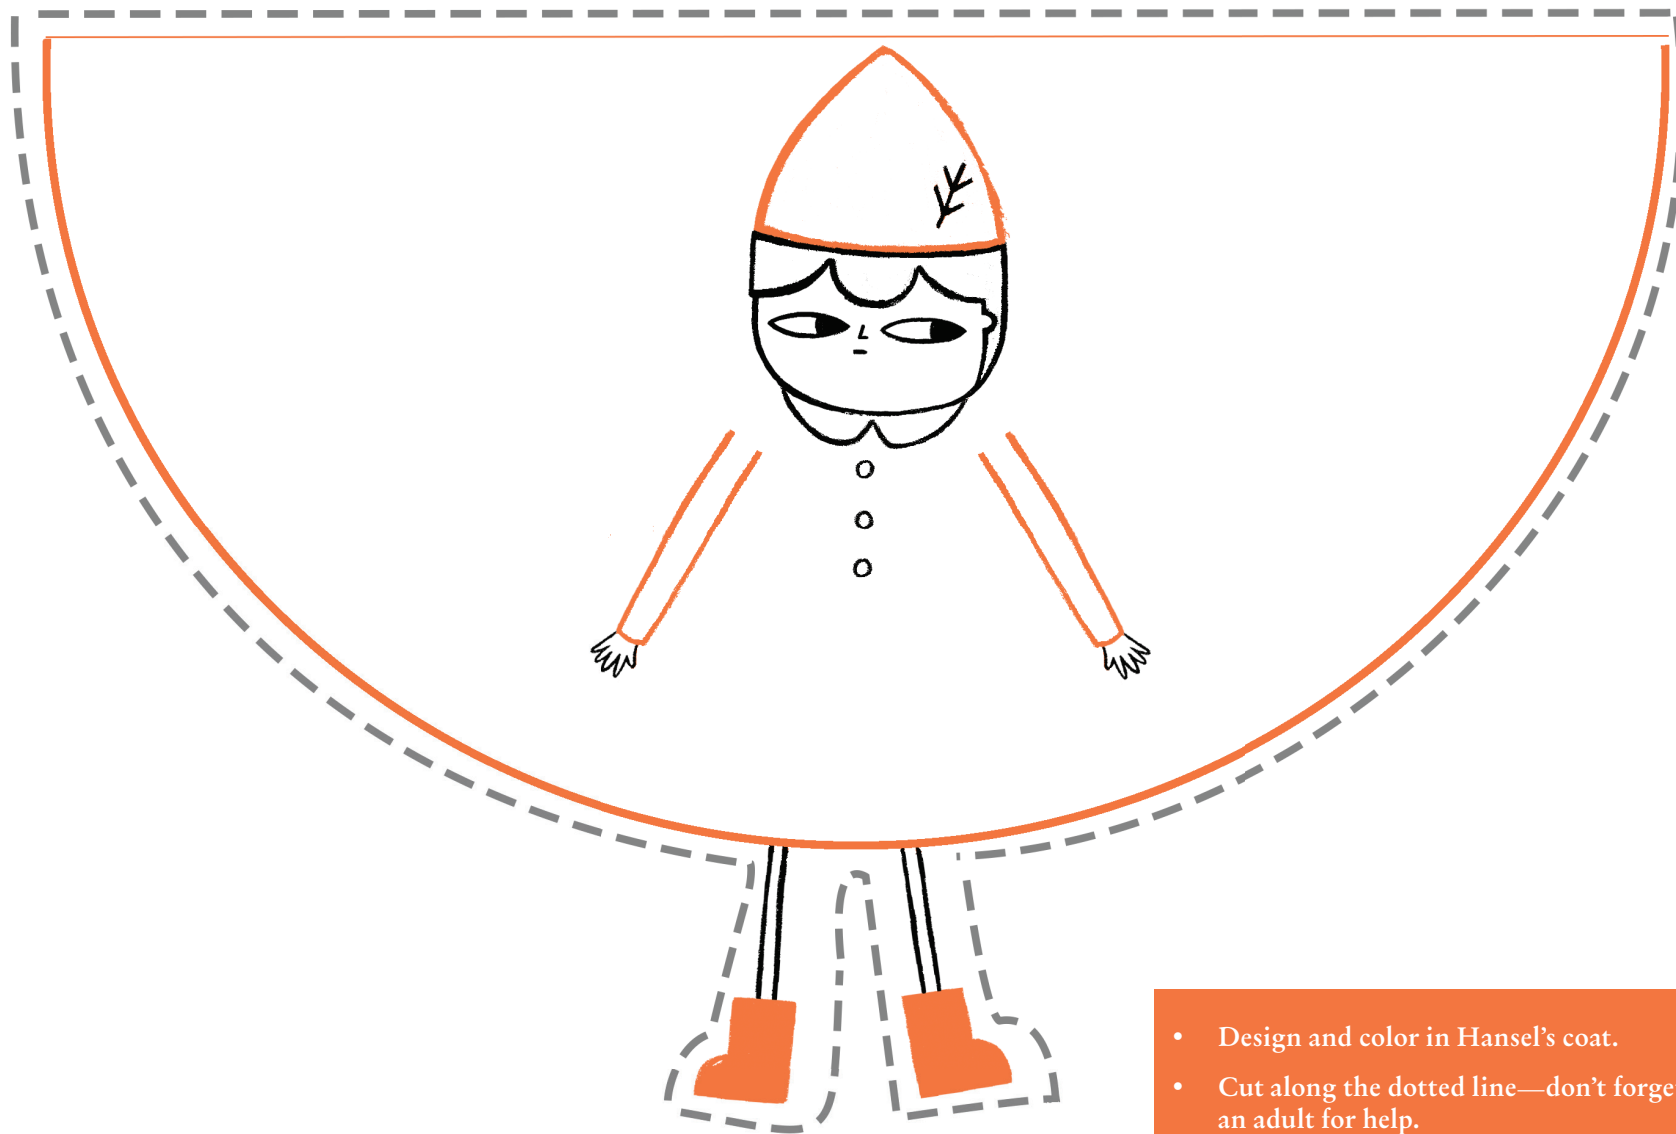

Make your own Gretel

- Design and color in Gretel's coat.
- Cut along the dotted line—don't forget to ask an adult for help.
- Fold and glue or tape Gretel into a cone shape.
- Now you can use your character to help tell the story!

Make your own Hansel

- Design and color in Hansel's coat.
- Cut along the dotted line—don't forget to ask an adult for help.
- Fold and glue or tape Hansel into a cone shape.
- Now you can use your character to help tell the story!